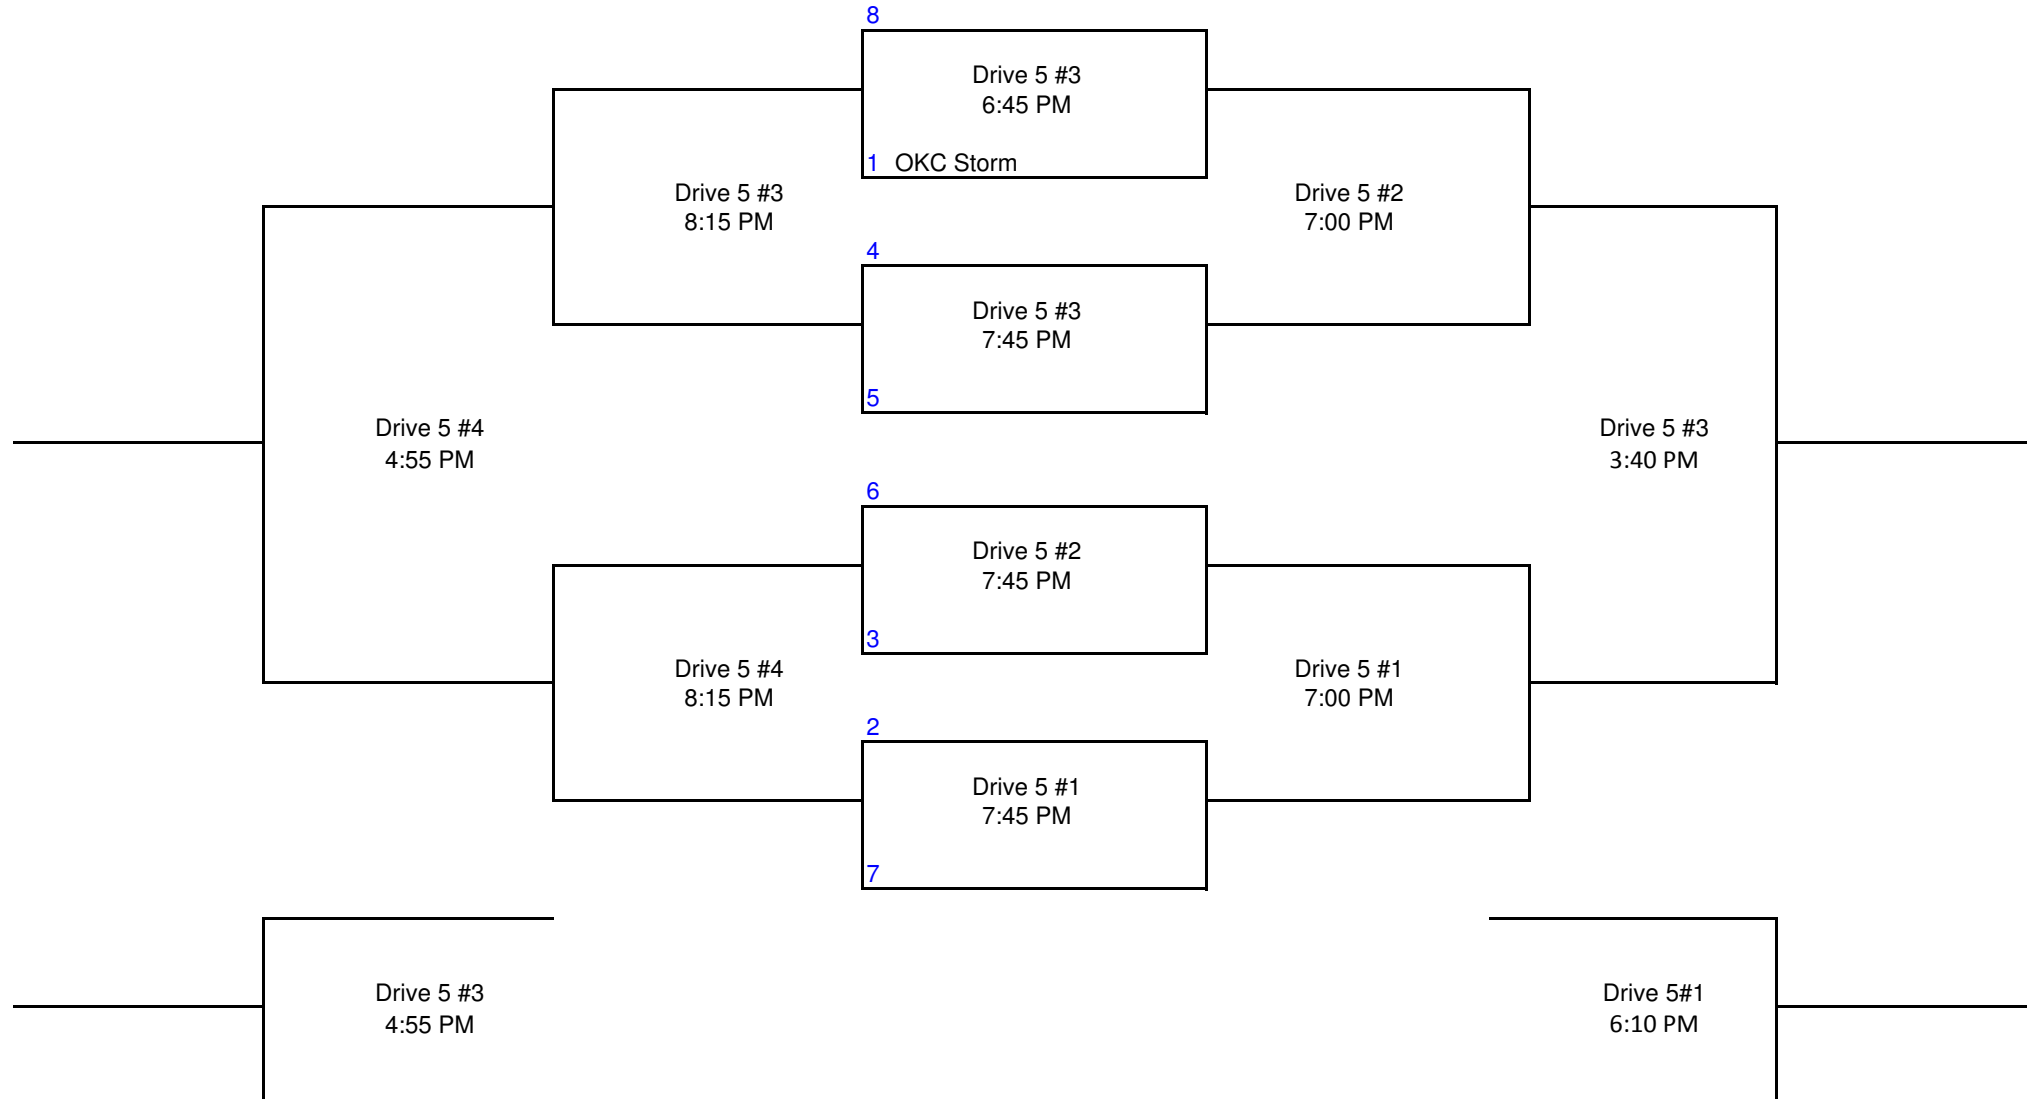

NCHBC 2016 Heartland Boys 18 Gold/Silver Play-in

Thursday

Scores

2	KC Metro Mavericks	12:05 PM Drive 5 #2	Winner moves to Gold #2
15	South Metro Huskies		Loser moves to Silver #7
3	KC East Lions	12:05 PM Drive 5 #3	Winner moves to Gold #3
14	Omaha Lightning		Loser moves to Silver #6
4	St. Louis Blue Knights	1:10 PM Drive 5 #4	Winner moves to Gold #4
13	KC East Red		Loser moves to Silver #5
5	Wichita Defenders	1:10 PM Drive 5 #1	Winner moves to Gold #5
12	Missouri Mavericks		Loser moves to Silver #4
6	Omaha Roadrunners	1:10 PM Drive 5 #2	Winner moves to Gold #6
11	OKC Storm North		Loser moves to Silver #3
7	Tulsa NOAH Jaguars	1:10 PM Drive 5 #3	Winner moves to Gold #7
10	St. Louis Patriots		Loser moves to Silver #2
8	North Metro Blazers	12:05 PM Drive 5 #4	Winner moves to Gold #8
9	NWA Hornets		Loser moves to Silver #1

NCHBC 2016 Heartland Boys 18 Gold Bracket

Saturday

Friday

Thursday

Friday

Saturday

NCHBC 2016 Heartland Boys 18 Silver Bracket

NCHBC 2016 Heartland Boys 18u Silver Consolation

Winner _____ Loser _____

Winner _____ Loser _____

*Winner is determined by best Win-Loss record. In the case of a two-way tie, a head to head game will be the determining factor.

*In the case of a three or four-way tie, the least points allowed will be the determining factor.