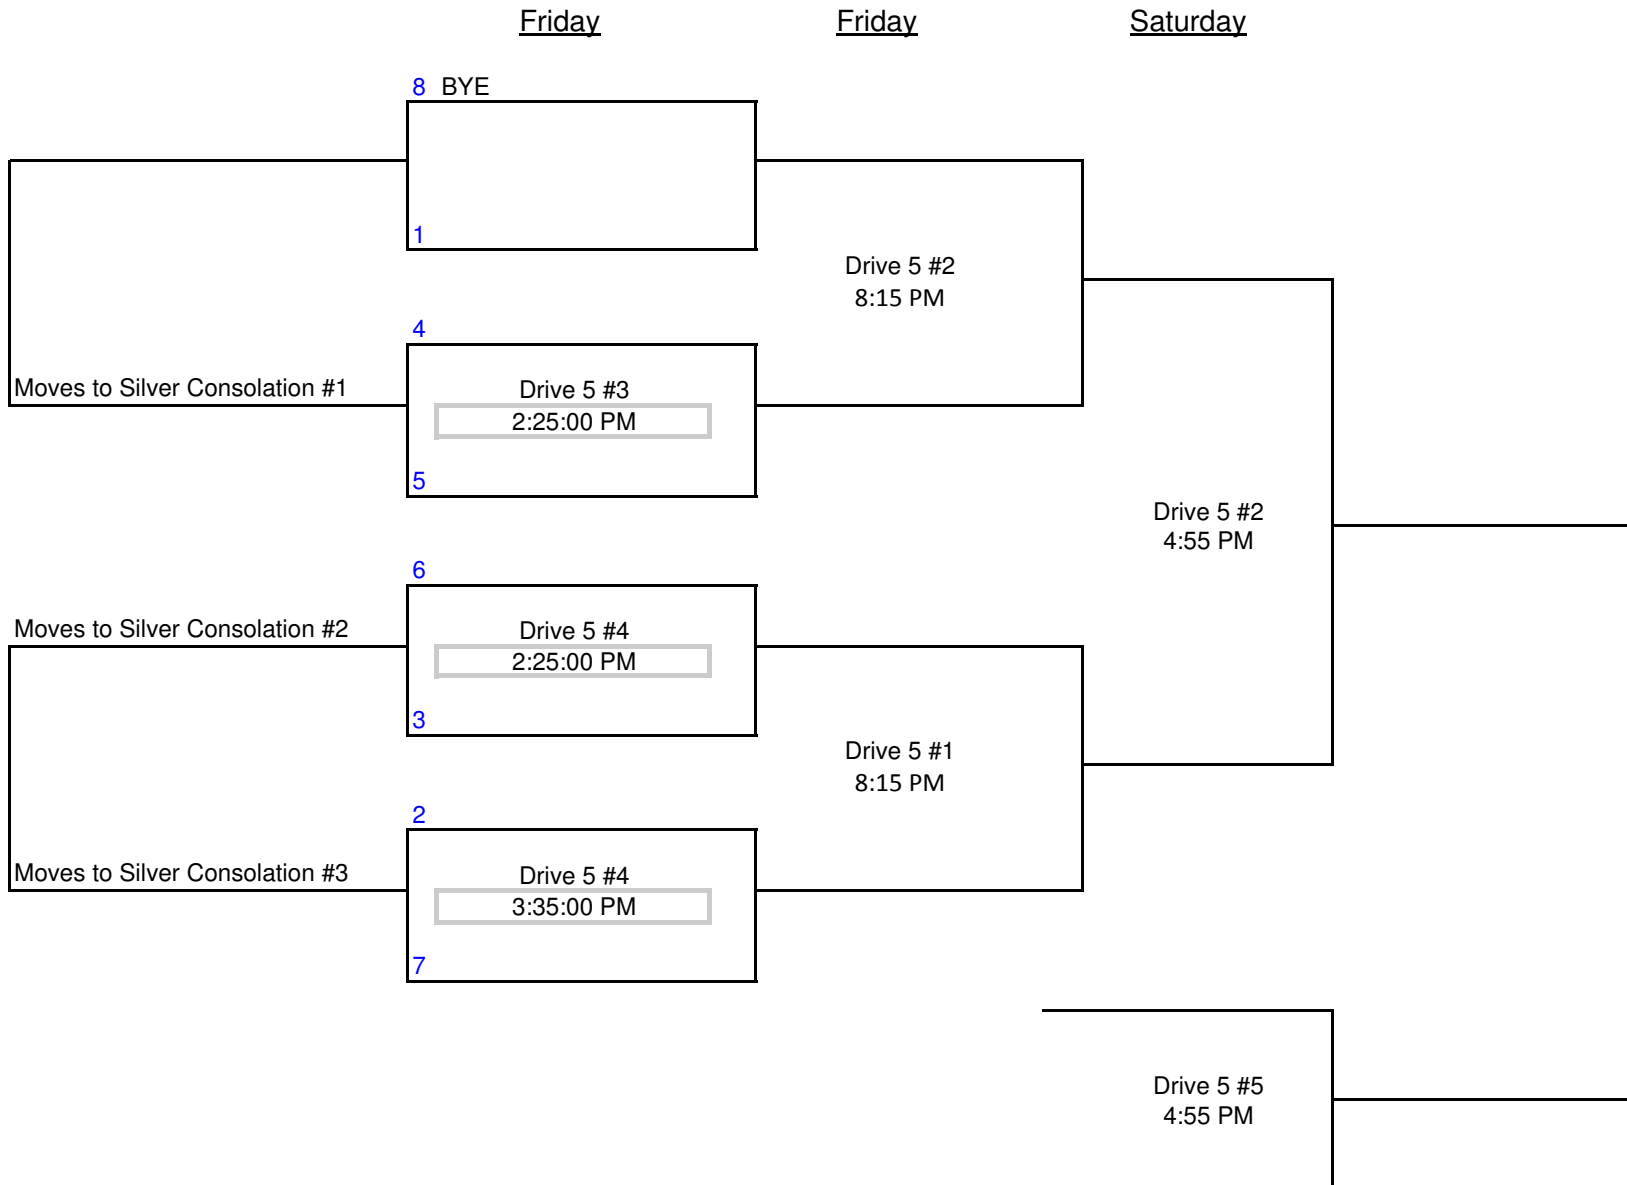

NCHBC 2016 Heartland Boys 18 Gold/Silver Play-in

Thursday

Scores

2	KC Metro Mavericks	12:05 PM Drive 5 #2	Winner moves to Gold #2
15	South Metro Huskies		Loser moves to Silver #7
3	KC East Lions	12:05 PM Drive 5 #3	Winner moves to Gold #3
14	Omaha Lightning		Loser moves to Silver #6
4	St. Louis Blue Knights	1:10 PM Drive 5 #4	Winner moves to Gold #4
13	KC East Red		Loser moves to Silver #5
5	Wichita Defenders	1:10 PM Drive 5 #1	Winner moves to Gold #5
12	Missouri Mavericks		Loser moves to Silver #4
6	Omaha Roadrunners	1:10 PM Drive 5 #2	Winner moves to Gold #6
11	OKC Storm North		Loser moves to Silver #3
7	Tulsa NOAH Jaguars	1:10 PM Drive 5 #3	Winner moves to Gold #7
10	St. Louis Patriots		Loser moves to Silver #2
8	North Metro Blazers	12:05 PM Drive 5 #4	Winner moves to Gold #8
9	NWA Hornets		Loser moves to Silver #1

NCHBC 2016 Heartland Boys 18 Gold Bracket

Saturday

Friday

Thursday

Friday

Saturday

NCHBC 2016 Heartland Boys 18 Silver Bracket

NCHBC 2016 Heartland Boys 18u Silver Consolation

Winner _____ Loser _____

Winner _____ Loser _____

*Winner is determined by best Win-Loss record. In the case of a two-way tie, a head to head game will be the determining factor.

*In the case of a three or four-way tie, the least points allowed will be the determining factor.