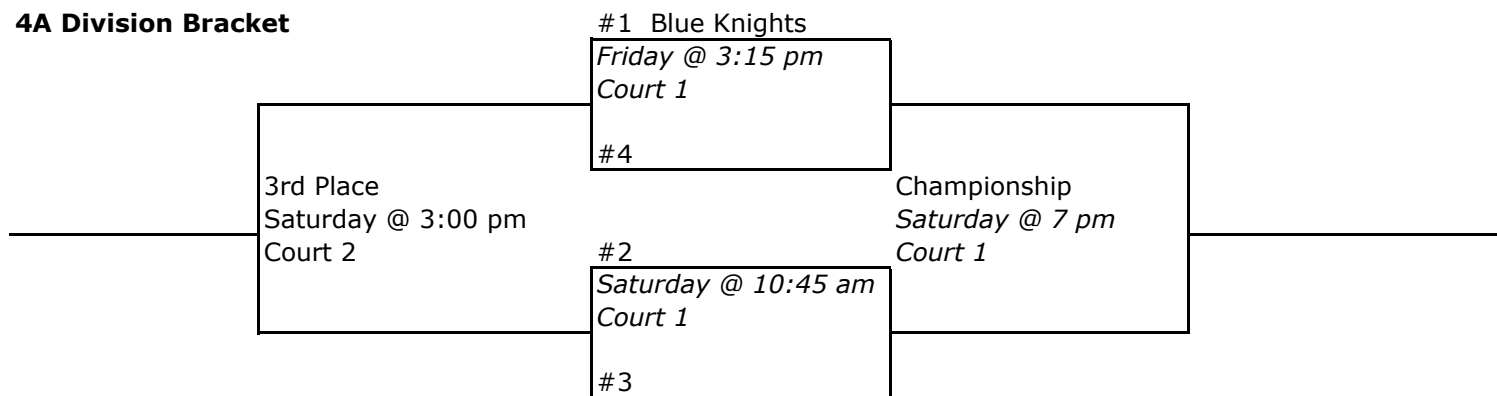

Saturday February 14

<u>Time</u>	<u>Game court 1</u>	<u>Time</u>	<u>game court 2</u>	<u>Time</u>	<u>game court 3</u>
9:30	13 VB 3A game (1 vs 2)	9:30	14 VG Rush vs. Rolla	9:30	15 VG Applewood vs. Patriettes "B"
10:45	16 VB 4A semi (winners of 4 & 7)	10:45	17 12UB Patriots vs Rush	10:45	18 JHB Patriots vs Wright County
noon	3 point contest / Senior Recognition	12:20	19 JVB Blue Knights vs Patriots	12:20	20 JVB Rush vs Spr Knights
1:30	21 JHG Rush vs Patriettes (awards)	1:30	22 VB 3A game (2 vs 3)	1:30	23 VG 5th place
2:45	24 JHB Wright County vs Blue Knights (awards)	3:00	25 VB 4A 3rd place	3:00	26 VG 3rd place
4:15	27 JVB Blue Knights vs Spr Knights (awards)	4:15	28 12UB Rush vs Blue Knights (award)	4:15	29 JVB Patriots vs Rush
5:30	30 VG Championship (awards)	5:30	31 VB 3A game (1 vs 3)		
7:00	32 VB 4A Championship (awards)				

2015 Missouri State Homeschool Basketball Championship Tournament
 February 13-14, 2015
 The Center - St. Louis

18U Boys Brackets

Play - In games

Friday, February 13, 2015

Time Court

- 11:30 1 VB Patriots vs Mavericks (winner to 4A #4 / loser to 3A #1)
- 12:45 1 VB Wright County vs. Roll (winner to 4A #3 / loser to 3A #2)
- 2:00 1 VB Quincy vs. Applewood (winner to 4A #2 / loser to 3A #3)

4A Division Bracket

3A Division Bracket

Saturday, February 14, 2015

Time Court

- 9:30 1 3A #2 _____ vs #1 _____
- 1:30 2 3A #1 _____ vs #3 _____
- 5:30 2 3A #3 _____ vs #2 _____

3A Final Standings

- 1st _____
- 2nd _____
- 3rd _____